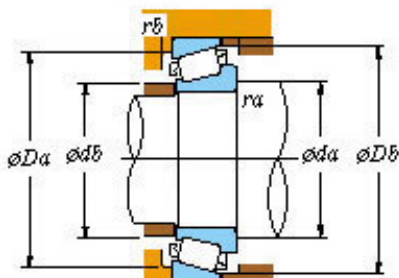

# NTN Bearing de Mexico, S.A.

■ Mounting dimensions

LM11949/10 Bearing 2D drawings and 3D CAD models

Koyo Roller Bearing Lm11949/10 Lm11749/10  
 L44649/10 11749/10 11949/10 44649/10 69349/10  
 12649/10 L68149/10 Koyo Wheel Bearing for KIA  
 Pride

Bearing No. LM11949/10

Bearing No.	LM11949/10
d	19.05
D	45.237
T	15.494
B	16.637
r(min)	1.2
r1(min)	1.2
Cr	36.8
C0r	30.1
Cu	4.25
Grease lub.	9400
Oil lub.	13000
C	12.065
a	10.0 mm
da	25.0
db	23.5
Da	39.5
Db	41.5
ra(max)	1.2
rb(max)	1.2
e	0.30
Y1	2.00
Y0	1.10
(Refer.)Mass(kg)	0.124