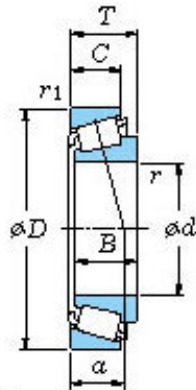

# NTN Bearing de Mexico, S.A.

■ Mounting dimensions

LM11949/10 Bearing 2D drawings and 3D CAD models

Koyo Roller Bearing Lm11949/10 Lm11749/10  
 L44649/10 11749/10 11949/10 44649/10 69349/10  
 12649/10 L68149/10 Koyo Wheel Bearing for KIA  
 Pride

Bearing No. LM11949/10

Bearing No.	LM11949/10
d	19.05
D	45.237
T	15.494
B	16.637
r(min)	1.2
r1(min)	1.2
Cr	36.8
C0r	30.1
Cu	4.25
Grease lub.	9400
Oil lub.	13000
C	12.065
a	10.0 mm
da	25.0
db	23.5
Da	39.5
Db	41.5
ra(max)	1.2
rb(max)	1.2
e	0.30
Y1	2.00
Y0	1.10
(Refer.)Mass(kg)	0.124